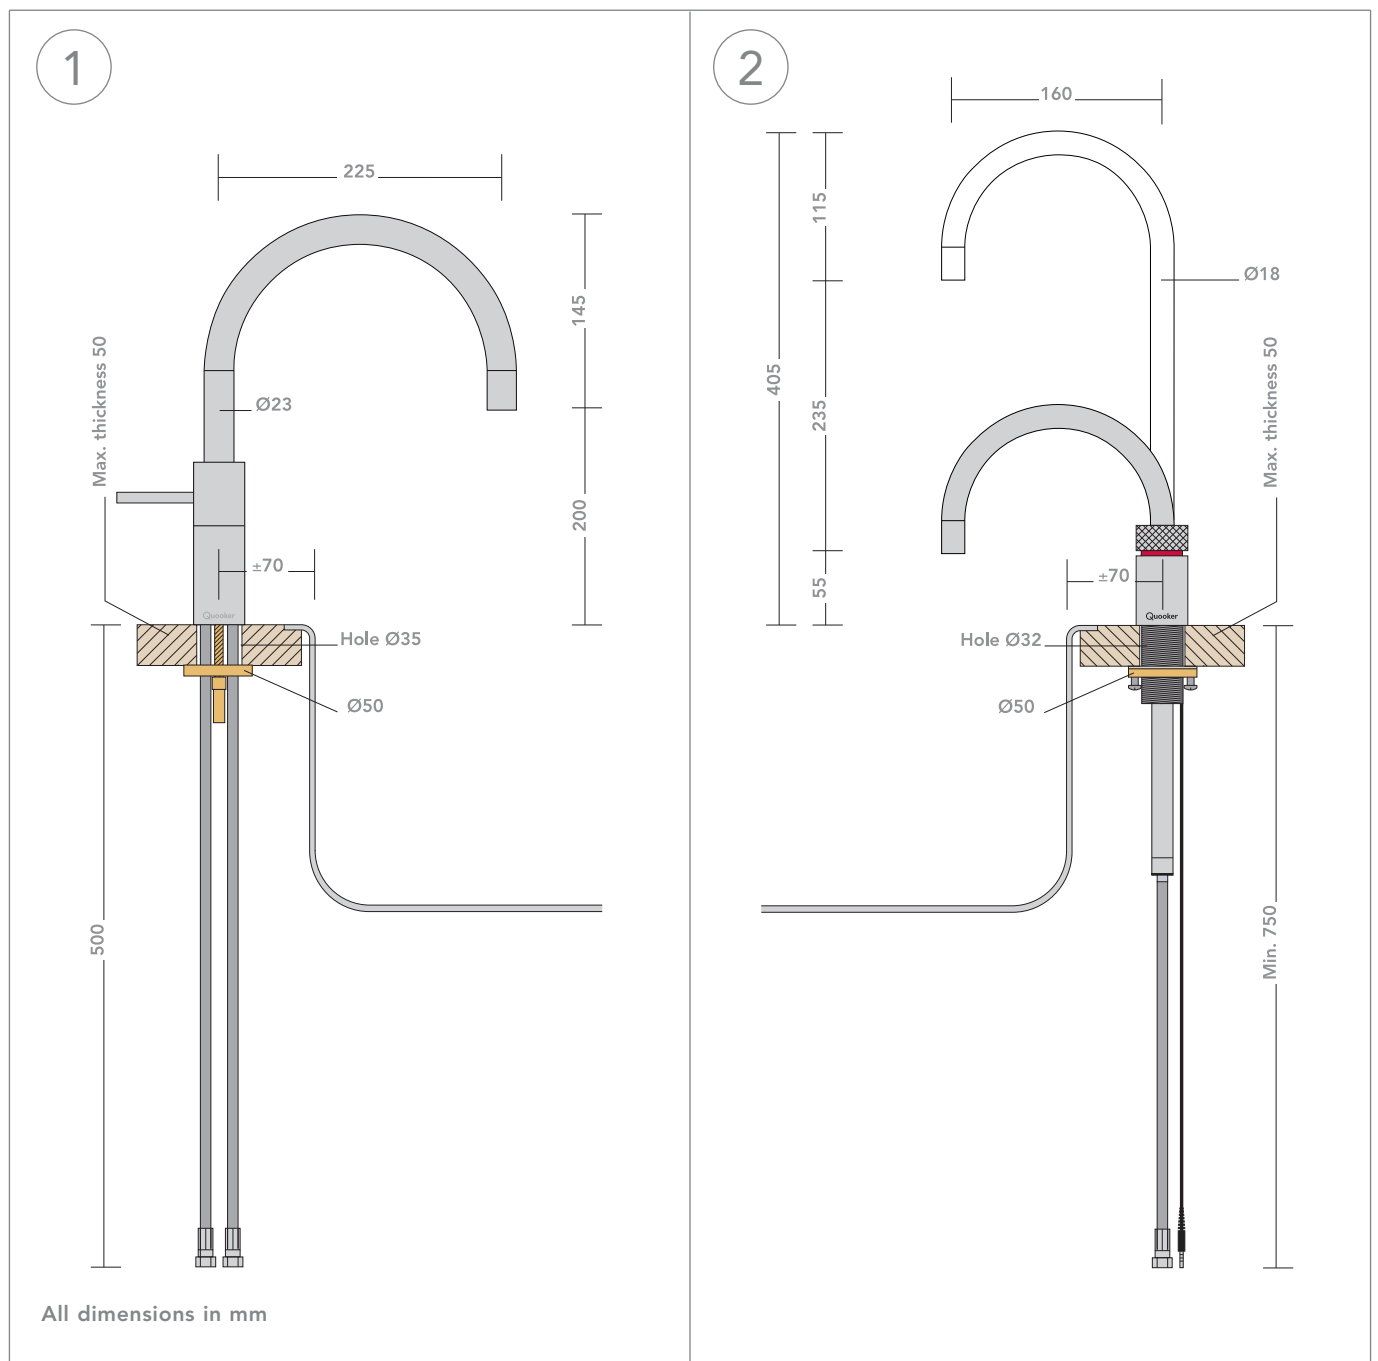

Dimensions Nordic taps

- 1 Nordic Round mixer tap
- 2 Nordic Round boiling-water tap

- 3 Nordic Square mixer tap
- 4 Nordic Square boiling-water tap