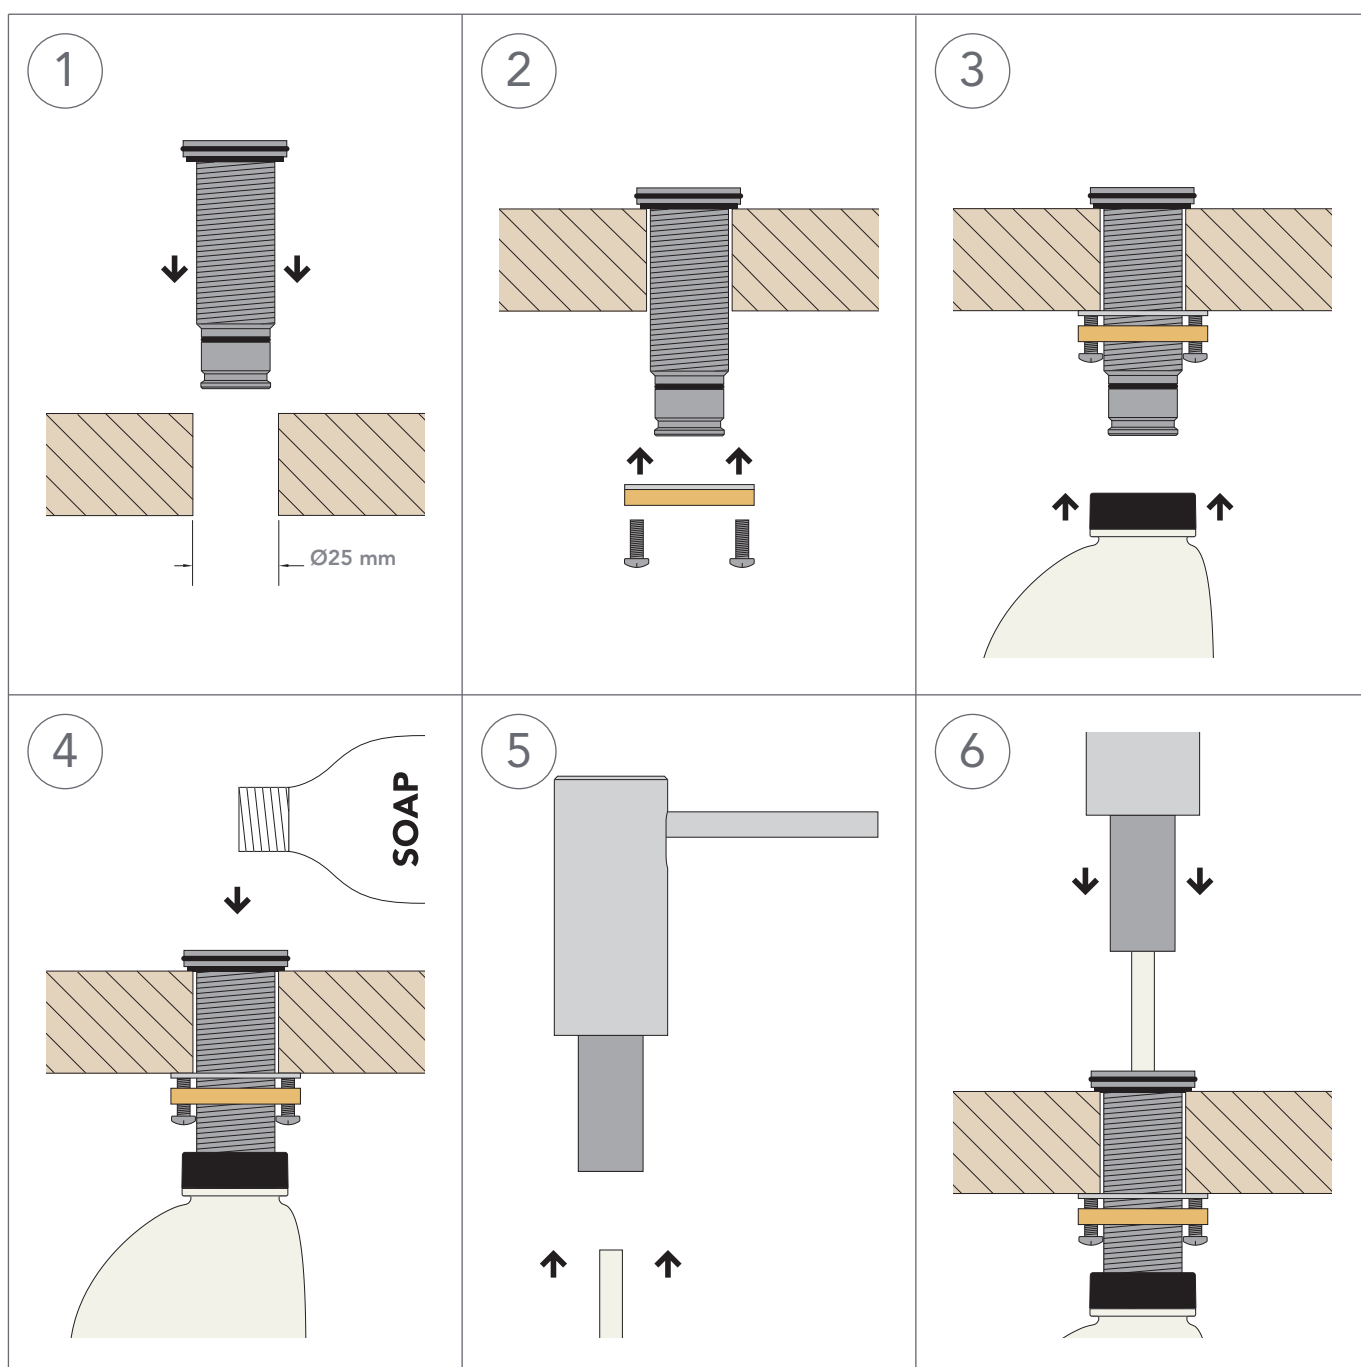

Installation guide Nordic soap dispenser

Contents and dimensions

Installation and filling

www.quooker.com