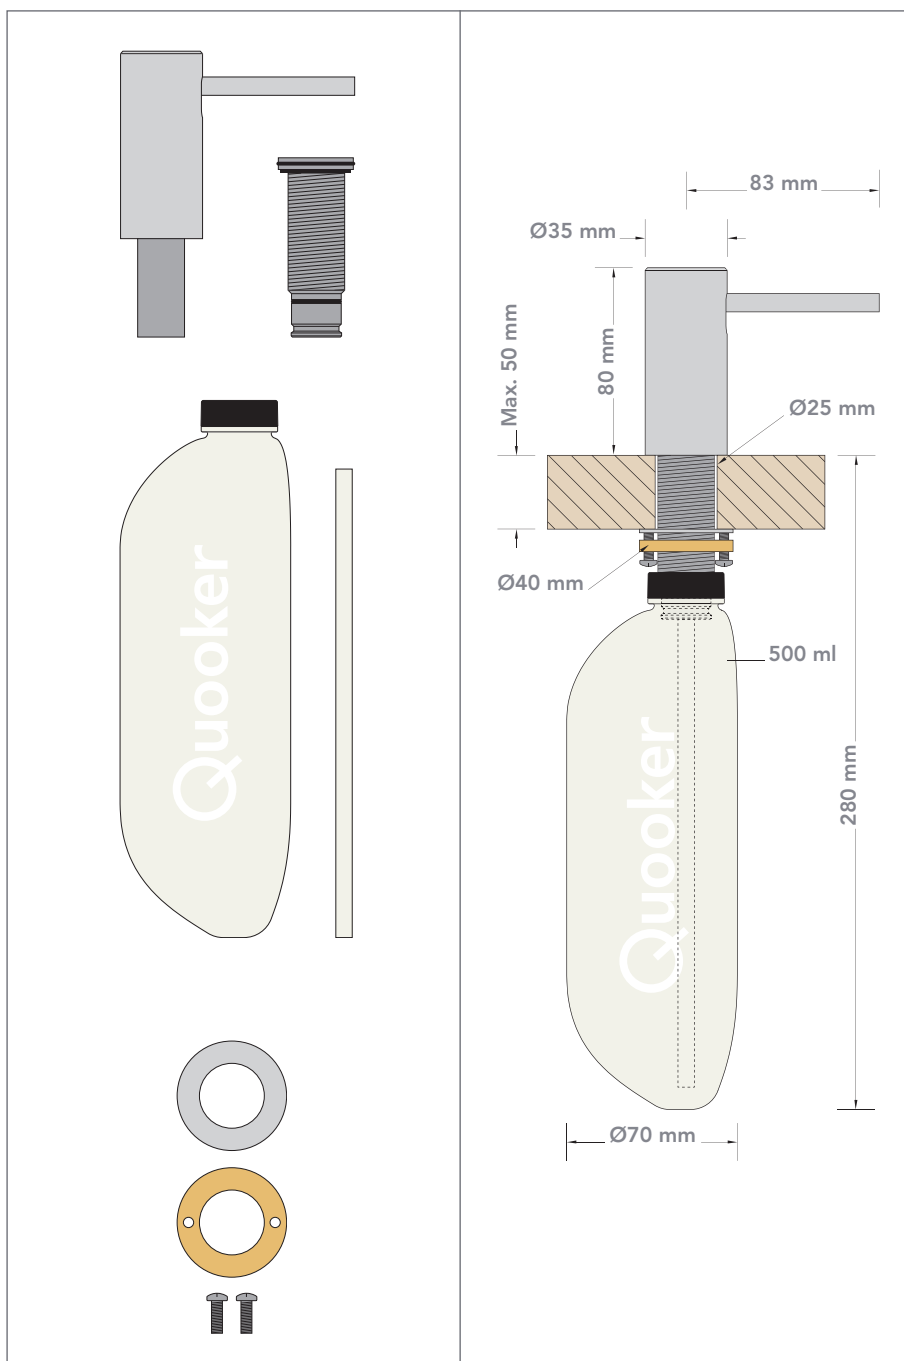

Installation guide Nordic soap dispenser

Contents and dimensions

Installation and filling

www.quooker.com